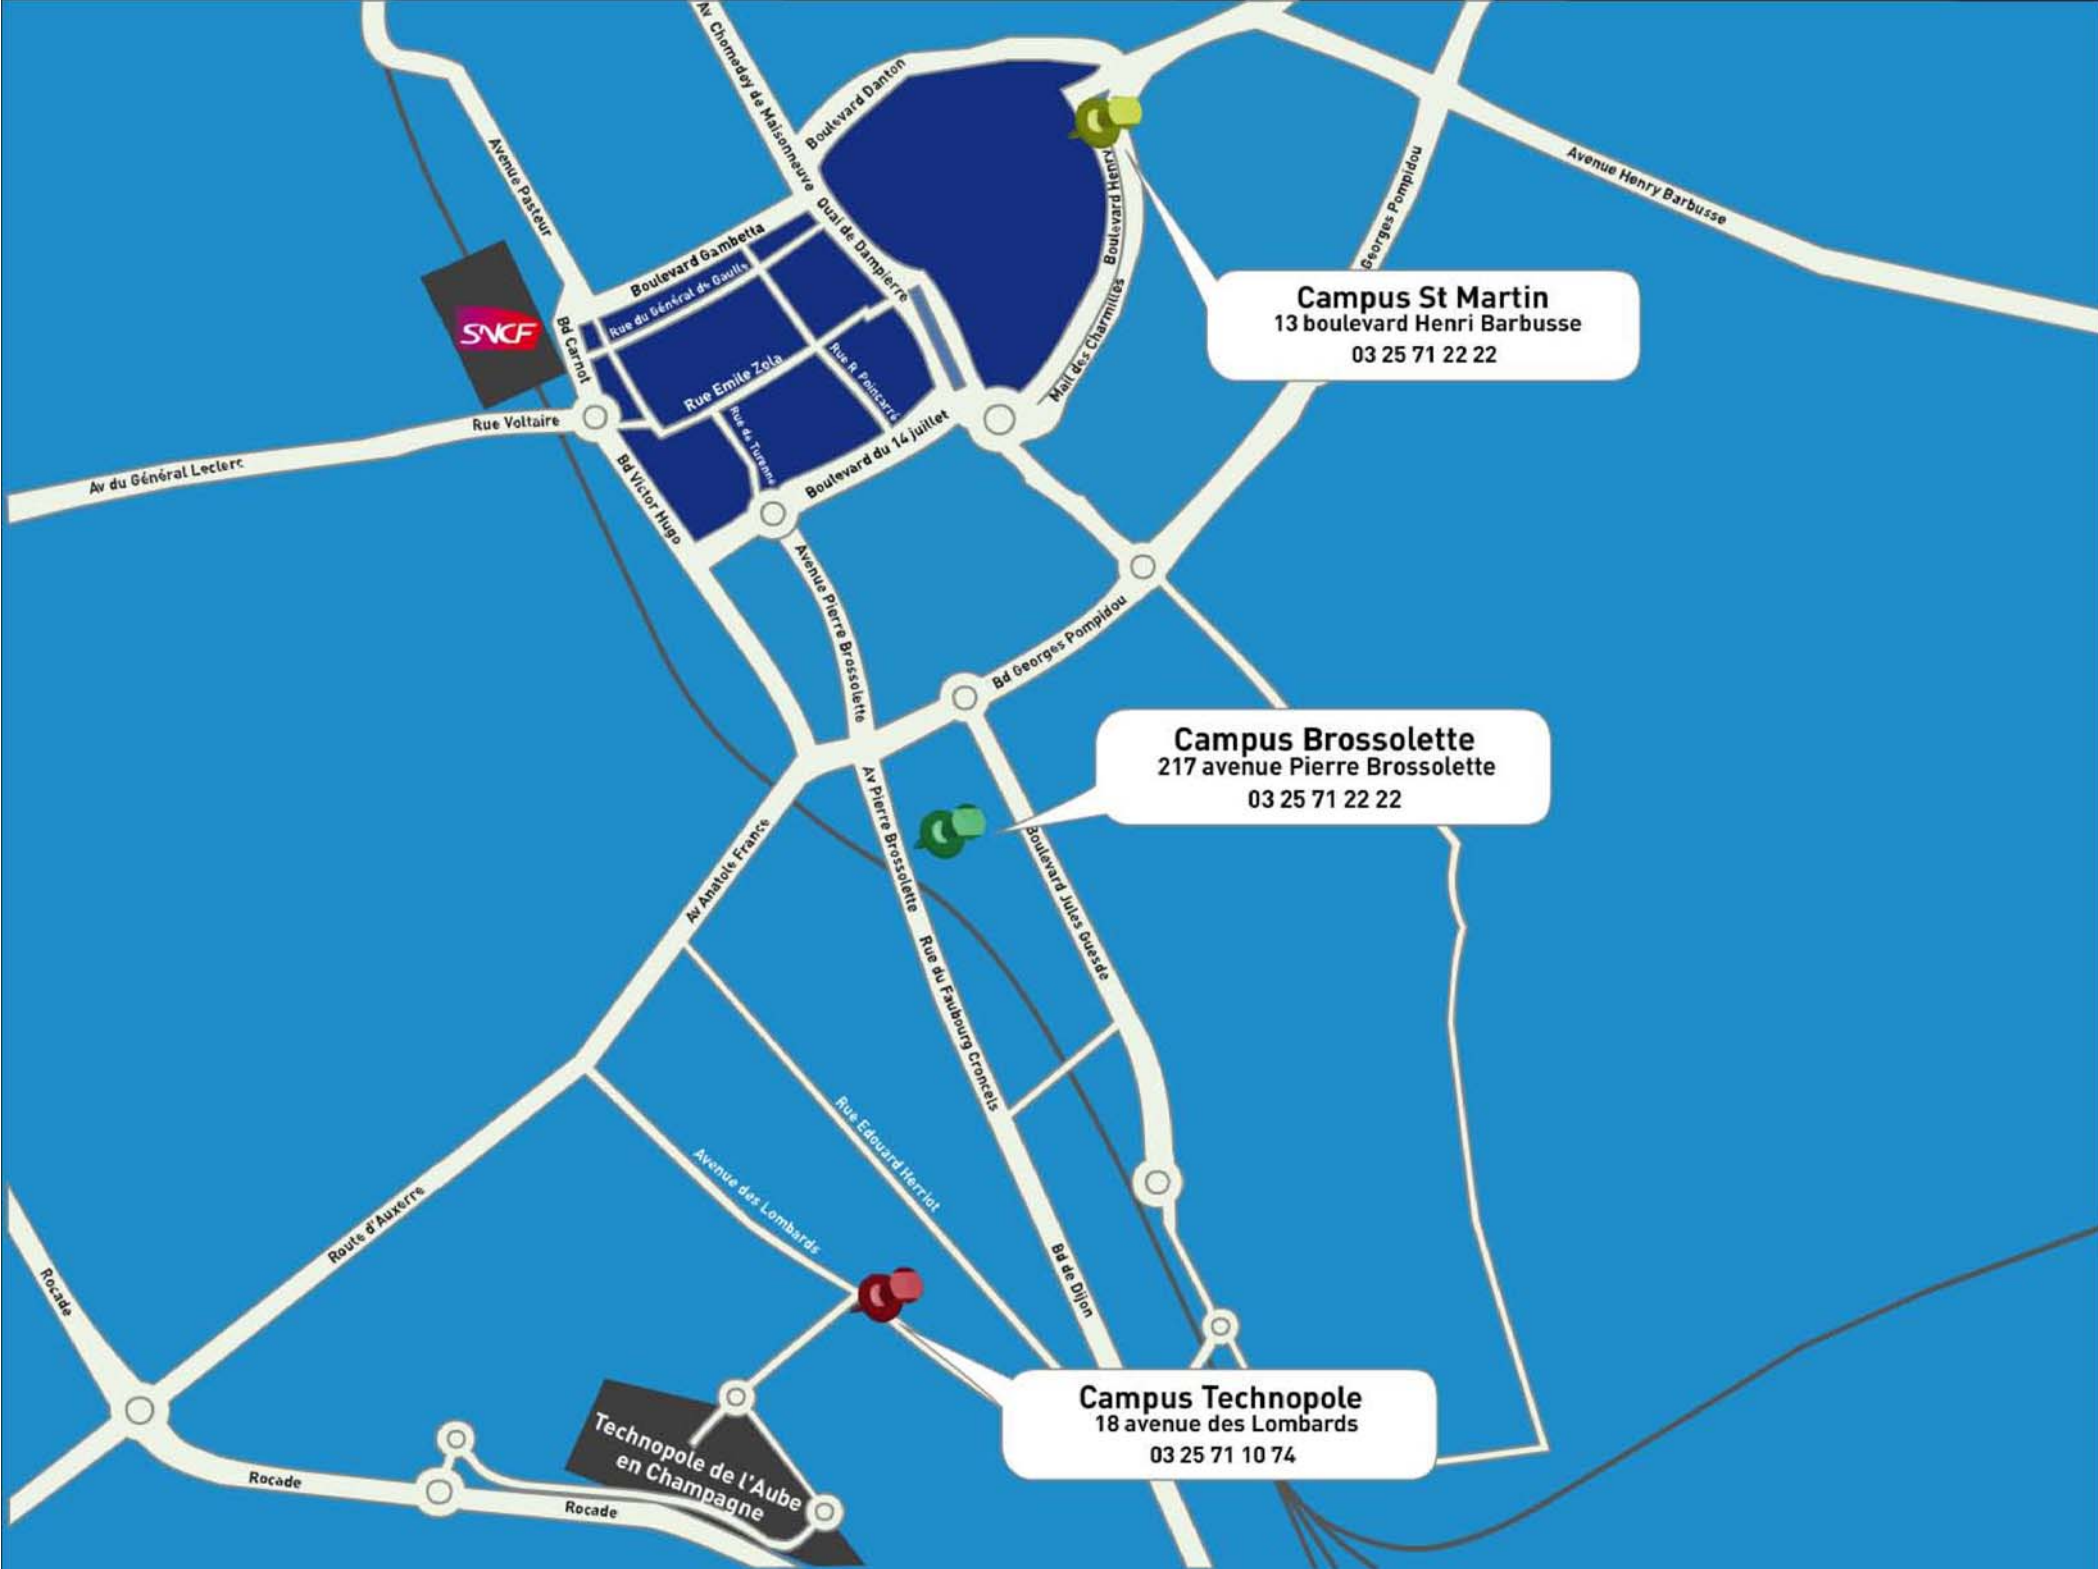

-  Campus Brossolette (ESC, INBA, EMVOL, MBA)
-  Campus Technopole (Formation Continue)
-  Campus St-Martin (ESAA)

Campus St Martin
13 boulevard Henri Barbusse
03 25 71 22 22

Campus Brossolette
217 avenue Pierre Brossolette
03 25 71 22 22